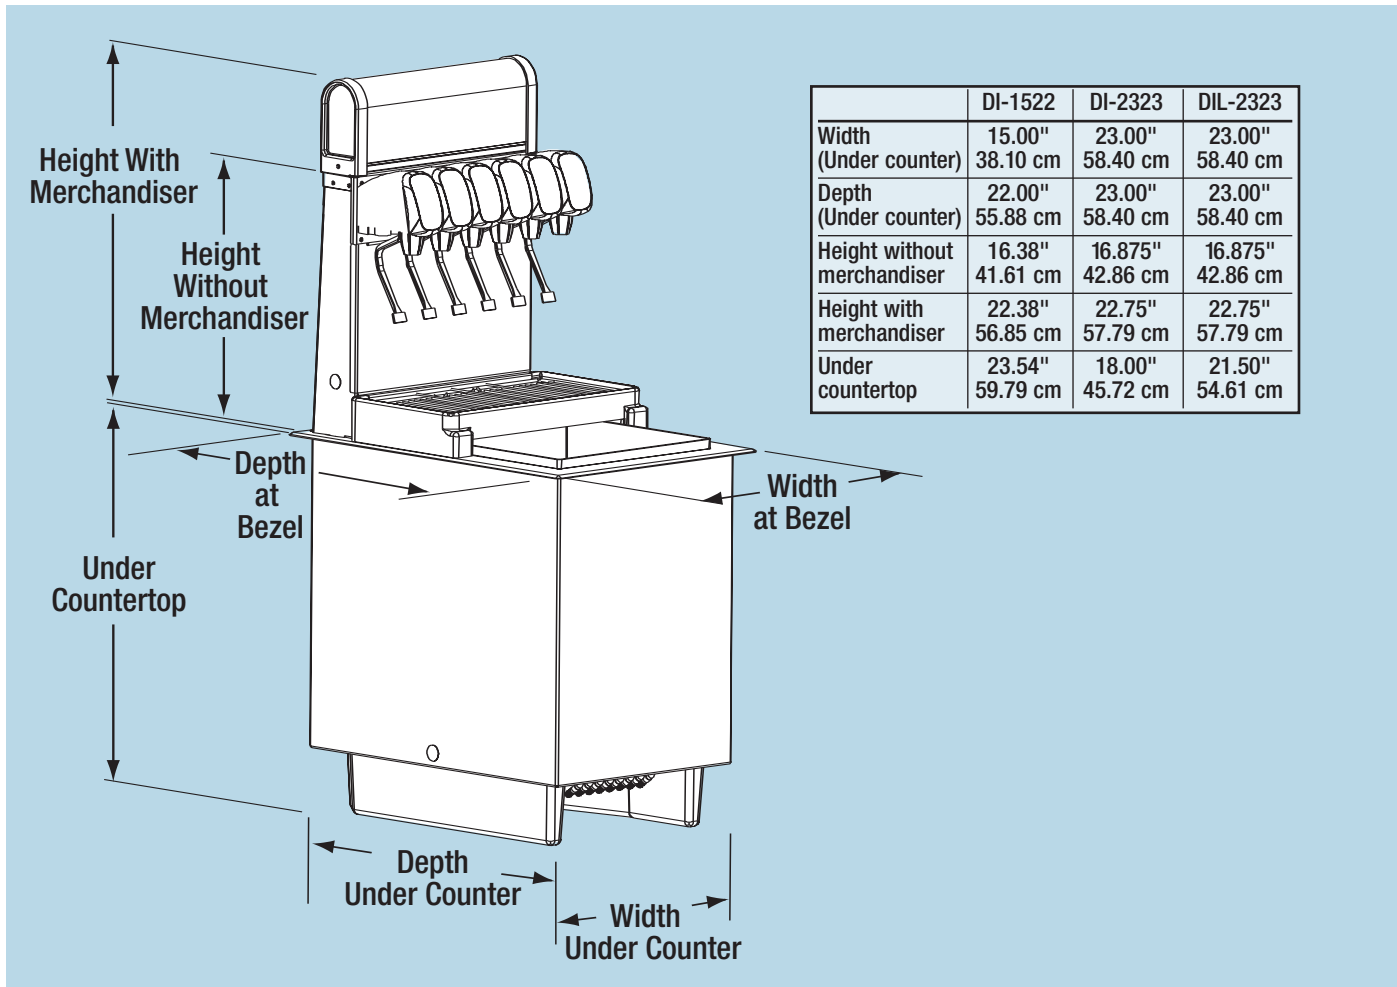

DI-1522 • DI-2323 • DIL-2323 Drop-in Series

Servend.

DI-1522-6-SL

DI-2323-8-SL

- Servend's patented flex manifold makes carbonated or non-carbonated drink changes possible in minutes.
- Easy service access with no tools required to remove drain pan, splash panel, and ice bin door.
- Front accessible cold plate inlets for easy installation.
- Flomatic 464GP beverage valves enhance drink quality and presentation.
- Dual view merchandiser highlights brand offering from all sides.

ISO 9001:2000
Quality System Certified

Leader in Ice & Beverage Dispensers
Countertop Ice/Bev • Drop-in • Countertop Electric
Undercounter • Beverage Towers • Ice Chests

Manitowoc
Foodservice Group

DI-1522 • DI-2323 • DIL-2323 Drop-in Series

Specifications

	DI-1522	DI-2323	DIL-2323
Standard Features	Dual-view merchandiser, light kit. "Quench Your Thirst" graphics, key switch and drain kit.		
Ice Storage Capacity	Up to 65 lbs. / 29 kgs.	Up to 77 lbs. / 35 kgs.	Up to 97 lbs. / 44.1 kgs.
Flex Manifold	2-1-1-2 right to left	3-1-1-1-2 right to left	
Electrical Requirements	120V/60Hz/2.4FLA 220V/50Hz/1 also available	120V/60Hz/3.2FLA 220V/50Hz/1 also available	
Drain	One recessed 3/4" (1.91 cm) FPT is located on the bottom of unit. A second recessed 3/4" (1.91 cm) FPT drain connection for the drain pan is located adjacent to the cold plate drain.		
Approx. Shipping Weights	162 lbs. / 73.5 kgs.	191 lbs. / 86.8 kgs.	195 lbs. / 88.6 kgs.
Countertop Weight (w/o ice)	69.2 lbs. / 31.4 kgs.	88.5 lbs. / 40.2 kgs.	96.5 lbs. / 43.9 kgs.
Valves	Flomatic 464GP valves are available in sanitary lever, push button, portion control and automatic fill valves. Valve lockout switch on ice bin door available. Other valves available, contact factory for details.		
Options	Drop-in tower light box and splash guards.		